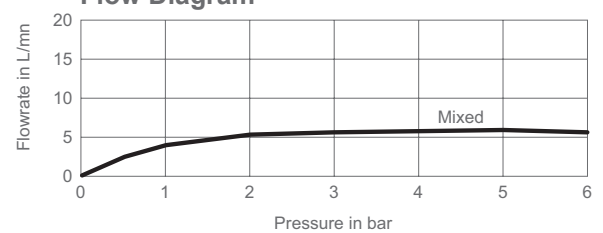

Avid 2-Handle 3-Hole Basin Mixer

97352D

Product Description: Avid 2-handle 3-hole basin mixer

Colour/Finish: Polished Chrome

Material: Brass Body

Minimum Pressure: 0.5 bar

Product Weight (kg): 3.3

Fixings Included: Yes

Guarantee (Years): 5

Flow Diagram

Additional Information: KOHLER® finishes resist corrosion and tarnishing, whilst solid brass construction ensures durability and reliability.

Dimensions (mm)

Kohler UK

Sales and Technical: +44 (0) 800 001 4466