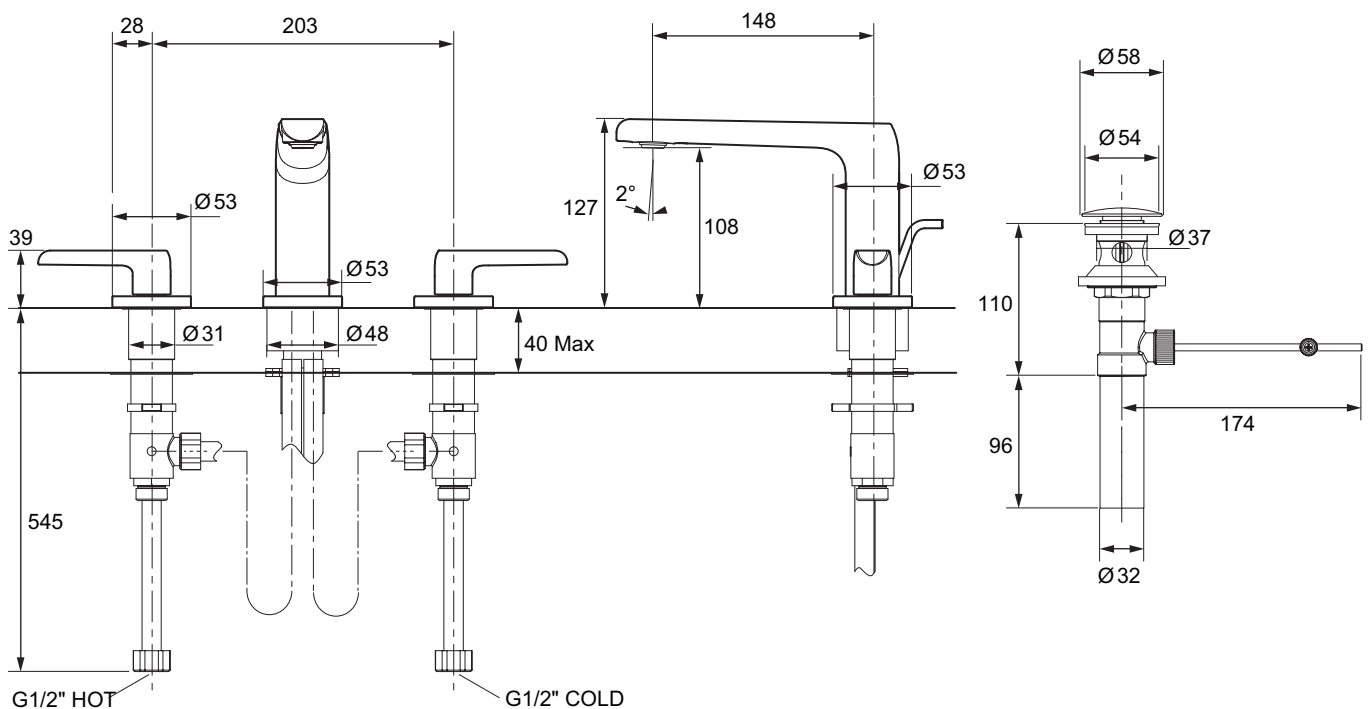

Avid 2-Handle 3-Hole Basin Mixer

97352D

Product Description: Avid 2-handle 3-hole basin mixer

Colour/Finish: Polished Chrome

Material: Brass Body

Minimum Pressure: 0.5 bar

Product Weight (kg): 3.3

Fixings Included: Yes

Guarantee (Years): 5

Flow Diagram

Additional Information: KOHLER® finishes resist corrosion and tarnishing, whilst solid brass construction ensures durability and reliability.

Dimensions (mm)

Kohler UK

Sales and Technical: +44 (0) 800 001 4466